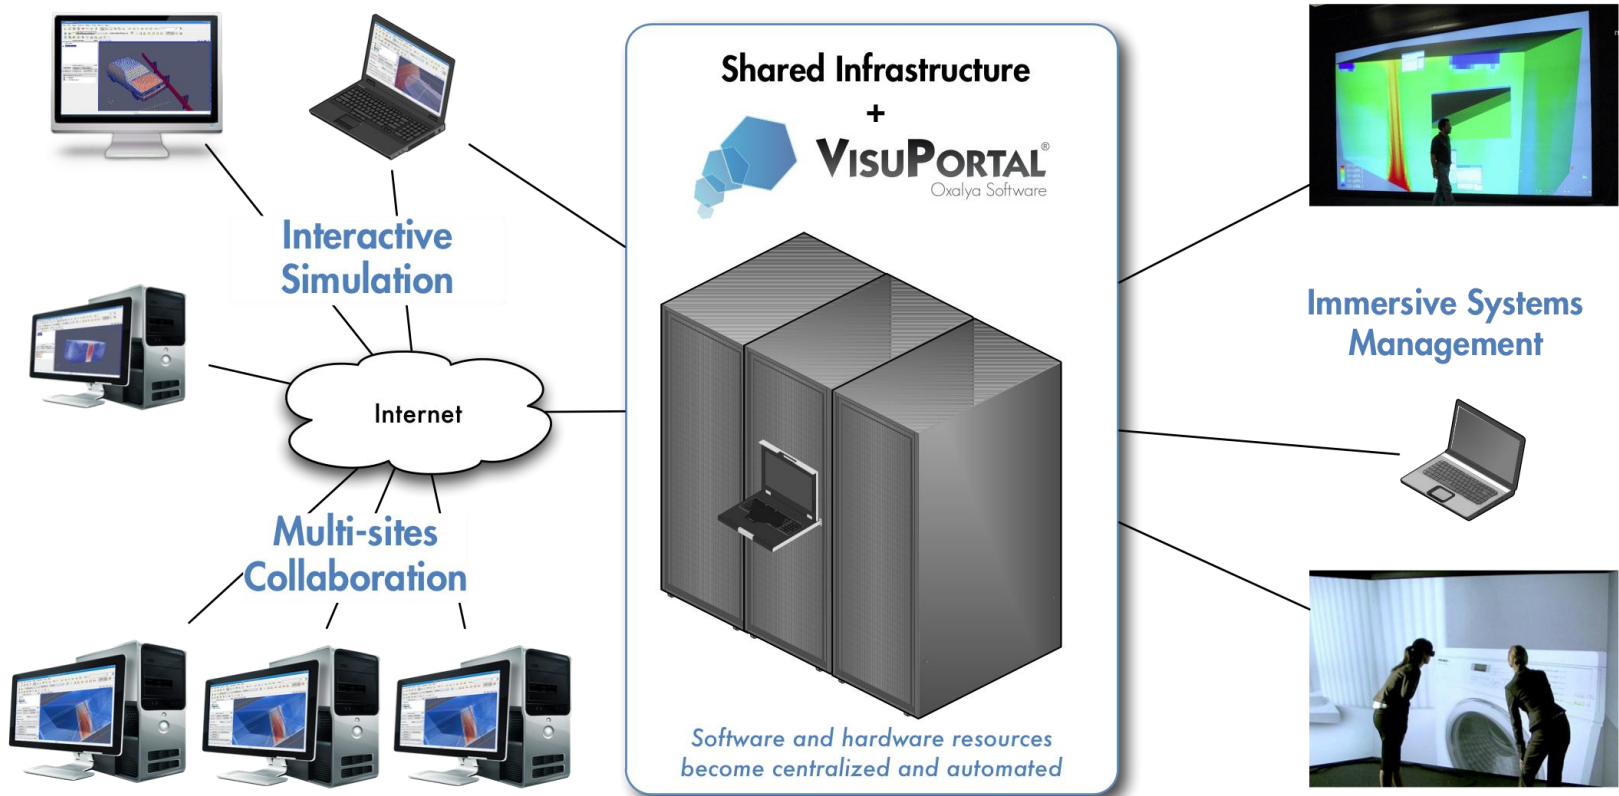

®

Oxalya Software

Making Simulation Access Easier

Booth #48

www.oxalya.com

© 2003-2012 – Oxalya Confidential – All rights reserved

Who we are, what we do...

- Oxalya develops simulation infrastructure management software to foster innovation
- We started in 2005 as a HPC integrator
 - Systems built for energy, governmental research, aerospace, biotechnologies...
- Customer feedback: “HPC systems are too complex to manage, to maintain and mostly to use.”
- It has driven our evolution from HPC integration to software development to share our vision:

Making simulation access easier

What does VisuPortal do?

How does VisuPortal work?

Head node with cluster management, job scheduler, etc...

+

High speed interconnect

✓ Uses the same LDAP authentication system as the cluster

VisuPortal is an innovative remote collaborative visualization software. Deployed in your simulation infrastructures, it offers an easy and unified management of the entire simulation chain to make the most of your visualization resources: hardware, display and applications.

Learn more about our product endless simulation capabilities and experience a real live interactive simulation proof of concept.

VisuPortal is a software developed and supported by Oxalya. Oxalya mission is to Make Simulation Access Easier notably through the edition of software for the management of computing and visualization resources.