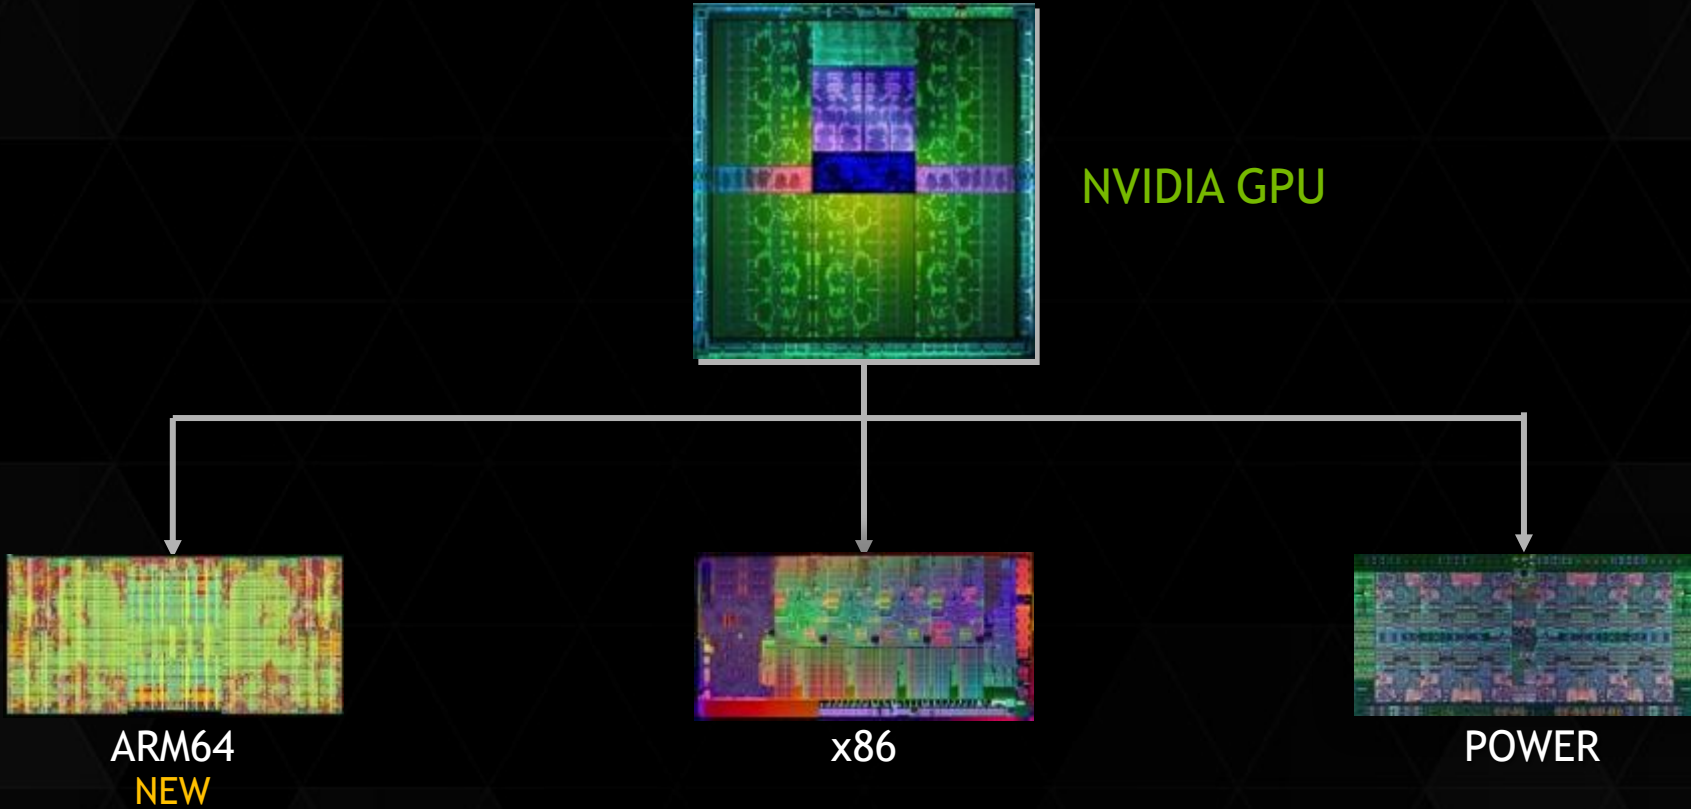

GPU ACCELERATION ACROSS ALL PLATFORMS