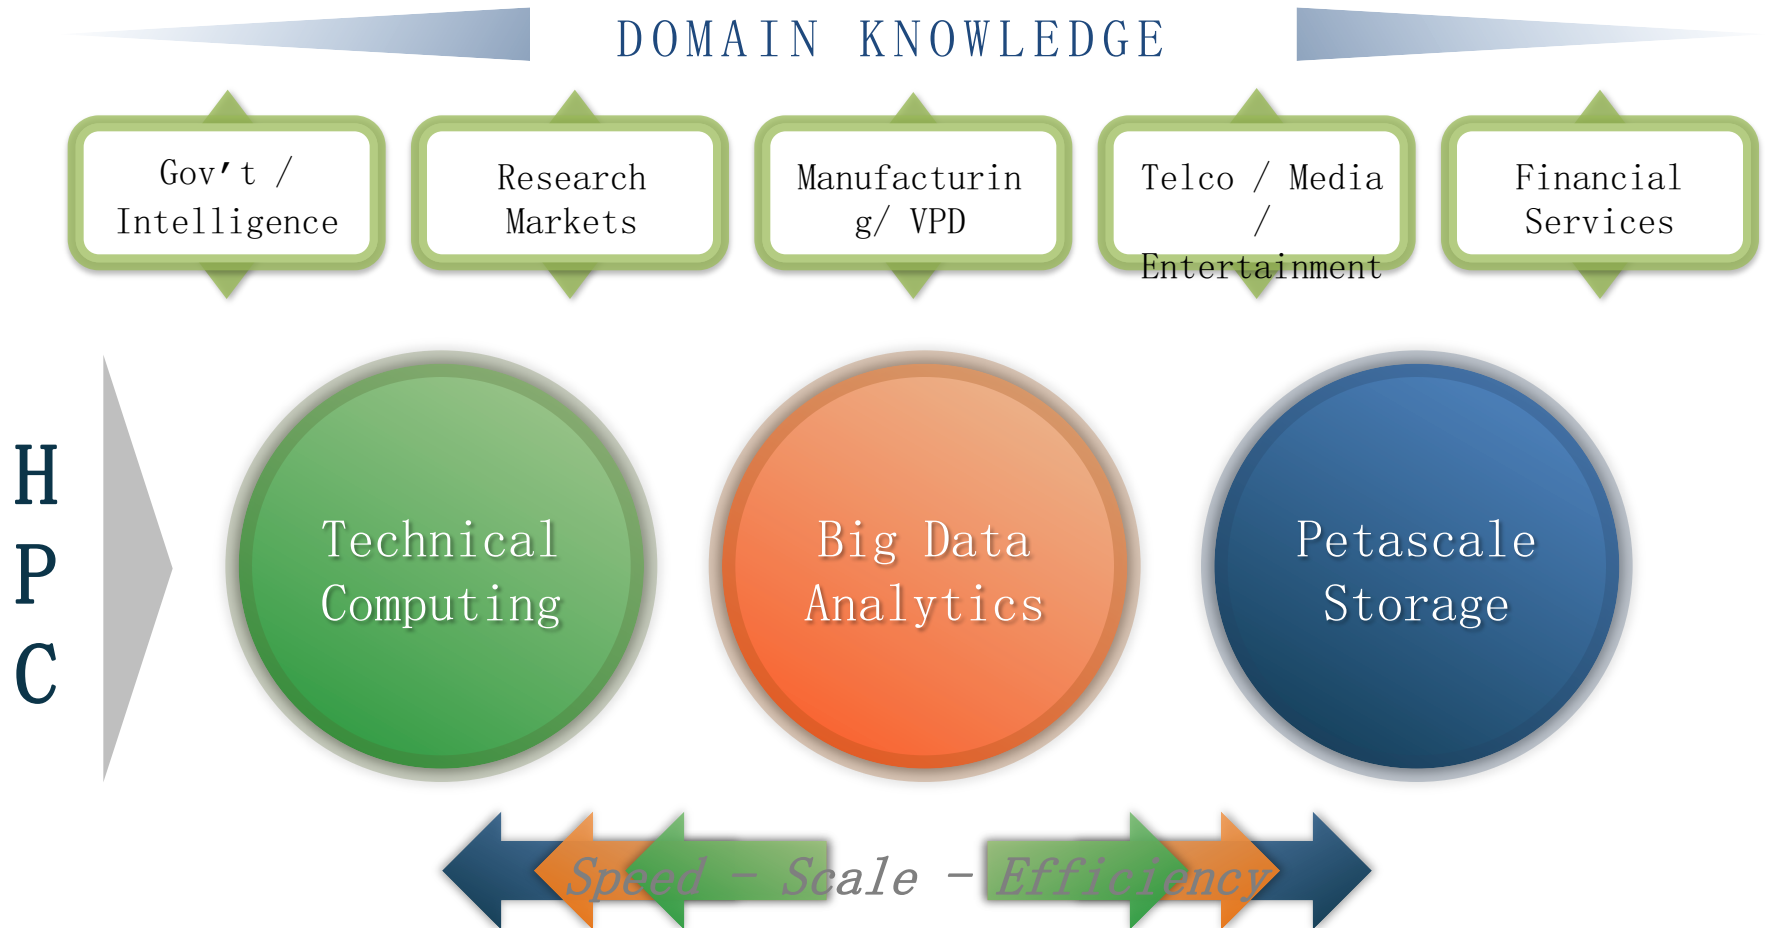

SGI

Finding answers to the world's biggest challenges

30+ years of innovation

600+ patents

6,500+ customers

50 countries

1300 employees

High Performance Computing experts

Marc Simon

Directeur Technique SGI France

Committed to Innovation

R&D as a % of Revenue

Performance

Power & Cooling

High Density

User Experience

S&G Solution Focus

Technical Computing — It's our DNA

Scale Out Systems

Distributed Memory
SGI® ICE™ X

- World's Fastest Commercial Supercomputer
- #1 Performance per Watt for x86
- Largest IB-based system deployment

HPC Clusters
SGI Rackable®

- Value-driven performance and capacity
- Simplified cluster management
- Complete factory-integration

Scale Up Systems

Shared Memory
SGI® UV™

- Largest cache-coherent in-memory system
- Fastest shared memory benchmark
- Operate like single workstation