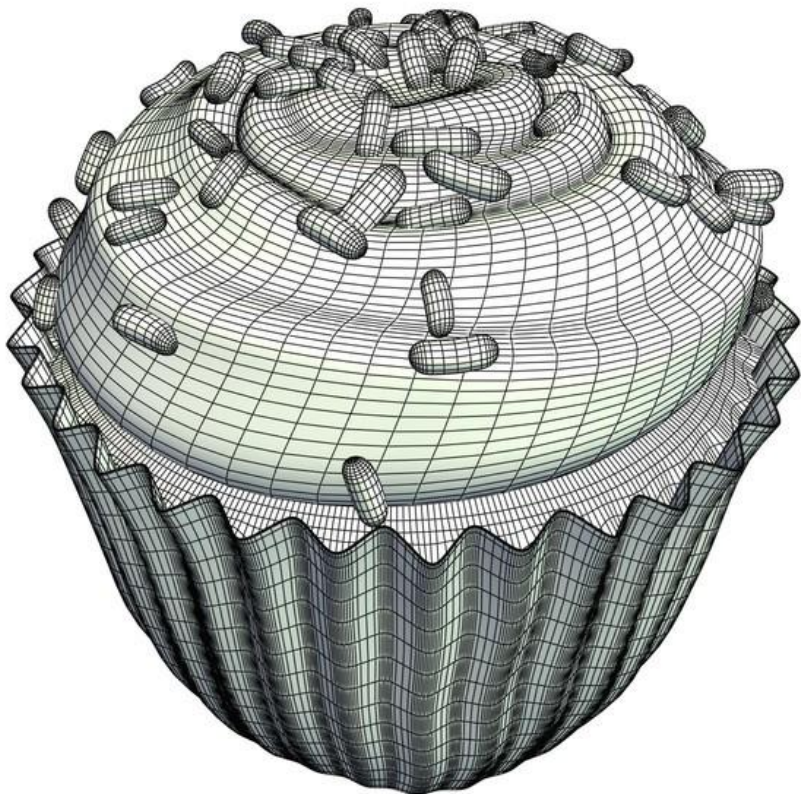

Merci !

Rendez-vous sur notre stand #5 dès maintenant pour une tasse de thé et quelques friandises 😊