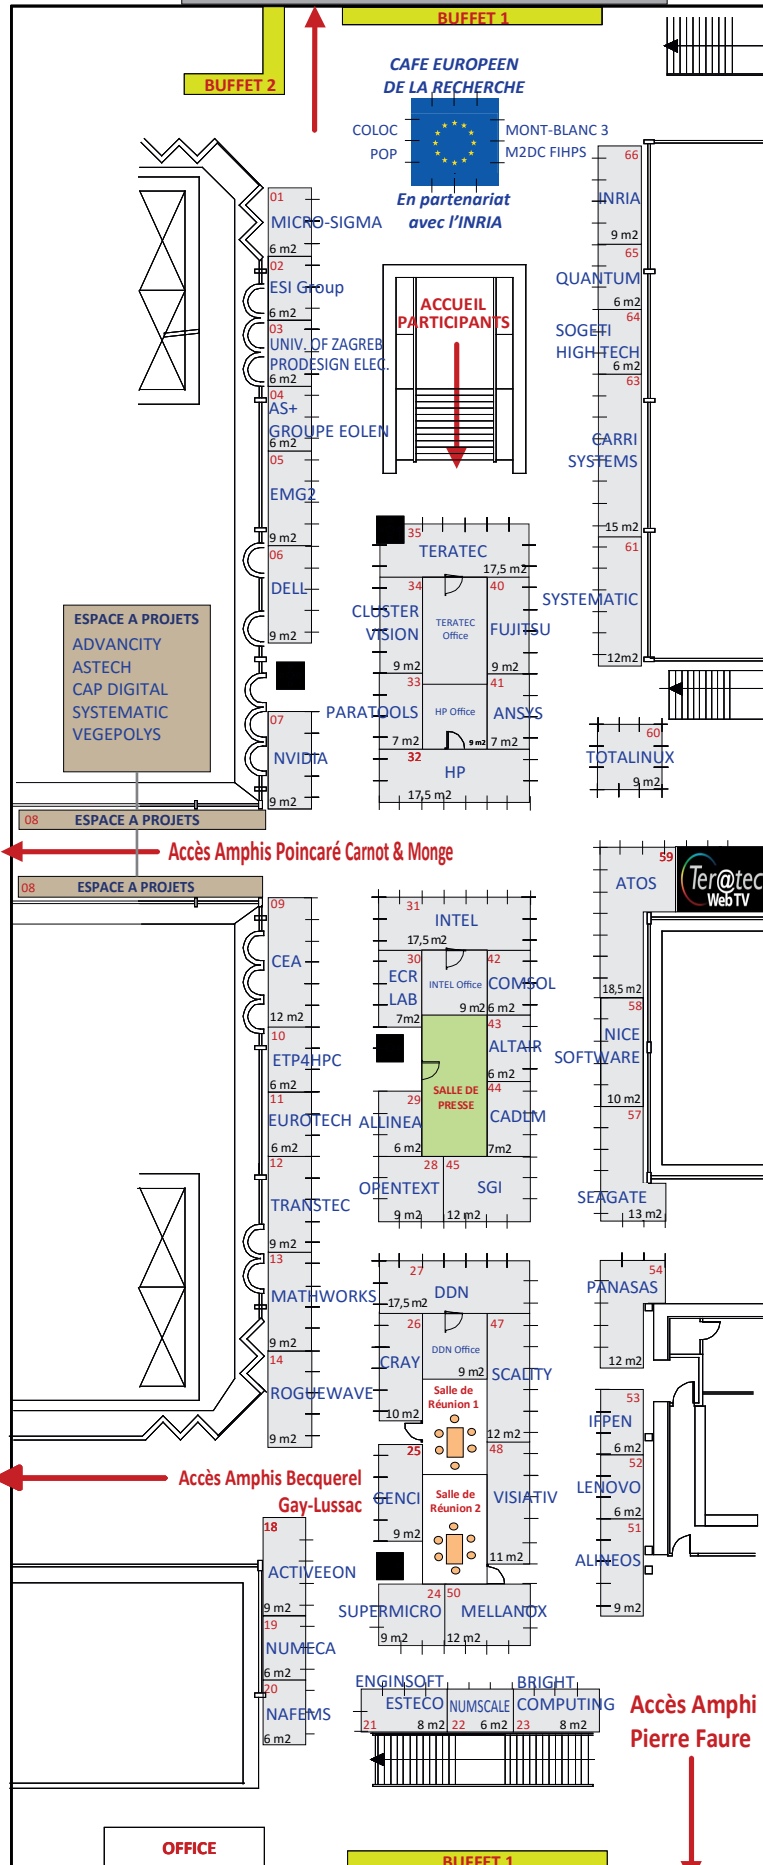

Platinum Sponsors :

Gold Sponsors :

Silver Sponsors :

Partenaire du Café de la Recherche

- ADVANCITY
- ACTIVEON
- ALINEOS
- ALLINEA SOFTWARE
- ALTAIR ENGINEERING
- ANSYS FRance
- ASTECH
- AS+ GROUPE EOLEN
- BULL / ATOS
- BRIGHT COMPUTING
- CADLM
- CAP DIGITAL
- CARRI SYSTEMS
- CEA
- CLUSTERVERSION
- COMSOL
- CRAY
- DATADIRECT NETWORKS
- DELL
- EMG2 / BITTWARE
- ENGIN SOFT
- ESI GROUP
- ETP4HPC
- EUROTECH
- EXASCALE COMPUTING RESEARCH LAB
- FUJITSU
- GENCI
- HEWLETT PACKARD
- IBM
- IFPEN
- INRIA
- INTEL
- LENOVO
- MATHWORKS
- MELLANOX
- MICROSIGMA
- NICE SOFTWARE
- NUMECA
- NUMSCALE
- NVIDIA
- OPENTEXT
- PANASAS
- PARATOOLS
- PRODESIGN ELECTRONIC
- QUANTUM
- ROGUE WAVE
- SCALITY
- SEAGATE
- SGI
- SOGETI HIGH TECH
- SUPERMICRO
- SYSTEMATIC
- TERATEC
- TOTALINUX
- TRANSTEC
- UNIVERSITY OF ZAGREB
- VEGEPOLYS
- VISIATIV