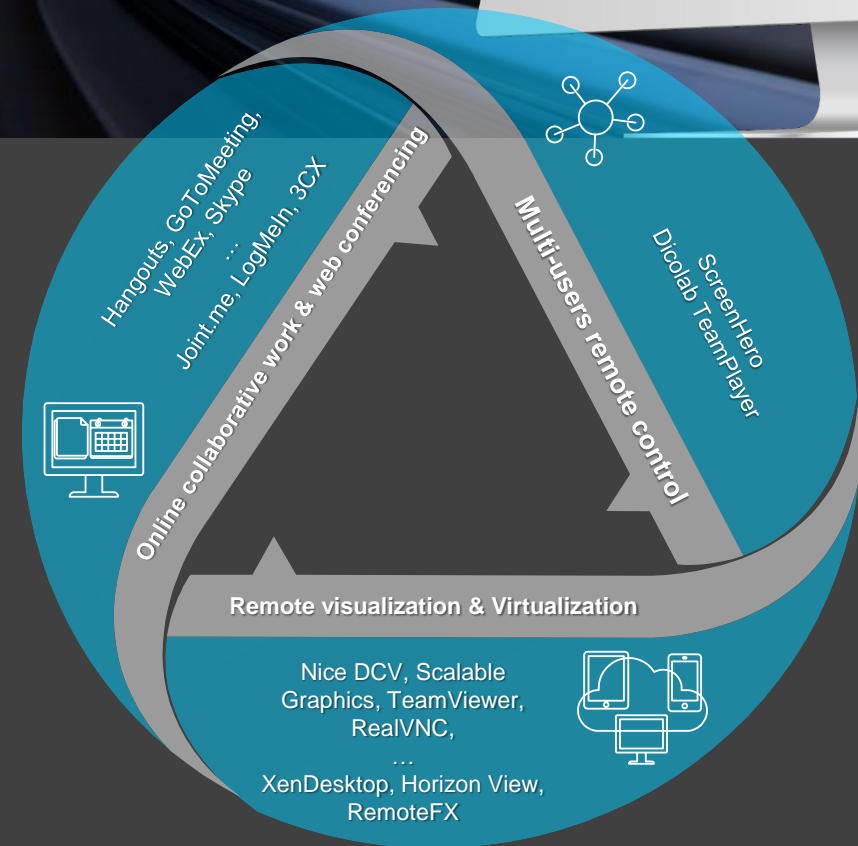

### Enhance your communications by sharing all your applications

USE is a secure multi-user collaborative system allowing professionals to share their applications and data in real time, accessible from any device, over any network.

- User QoE: HD in real time with low latency
- Collaborative: *video, audio* and chat
- Multi-devices: on workstation, laptop, tablet or mobile
- Zero-client deployment: based on standards such as WebRTC, HTML5
- Security: no data transmission only pixel, P2P architecture with encrypted streams
- Flexibility of use: SaaS, on-premise, host-to-host