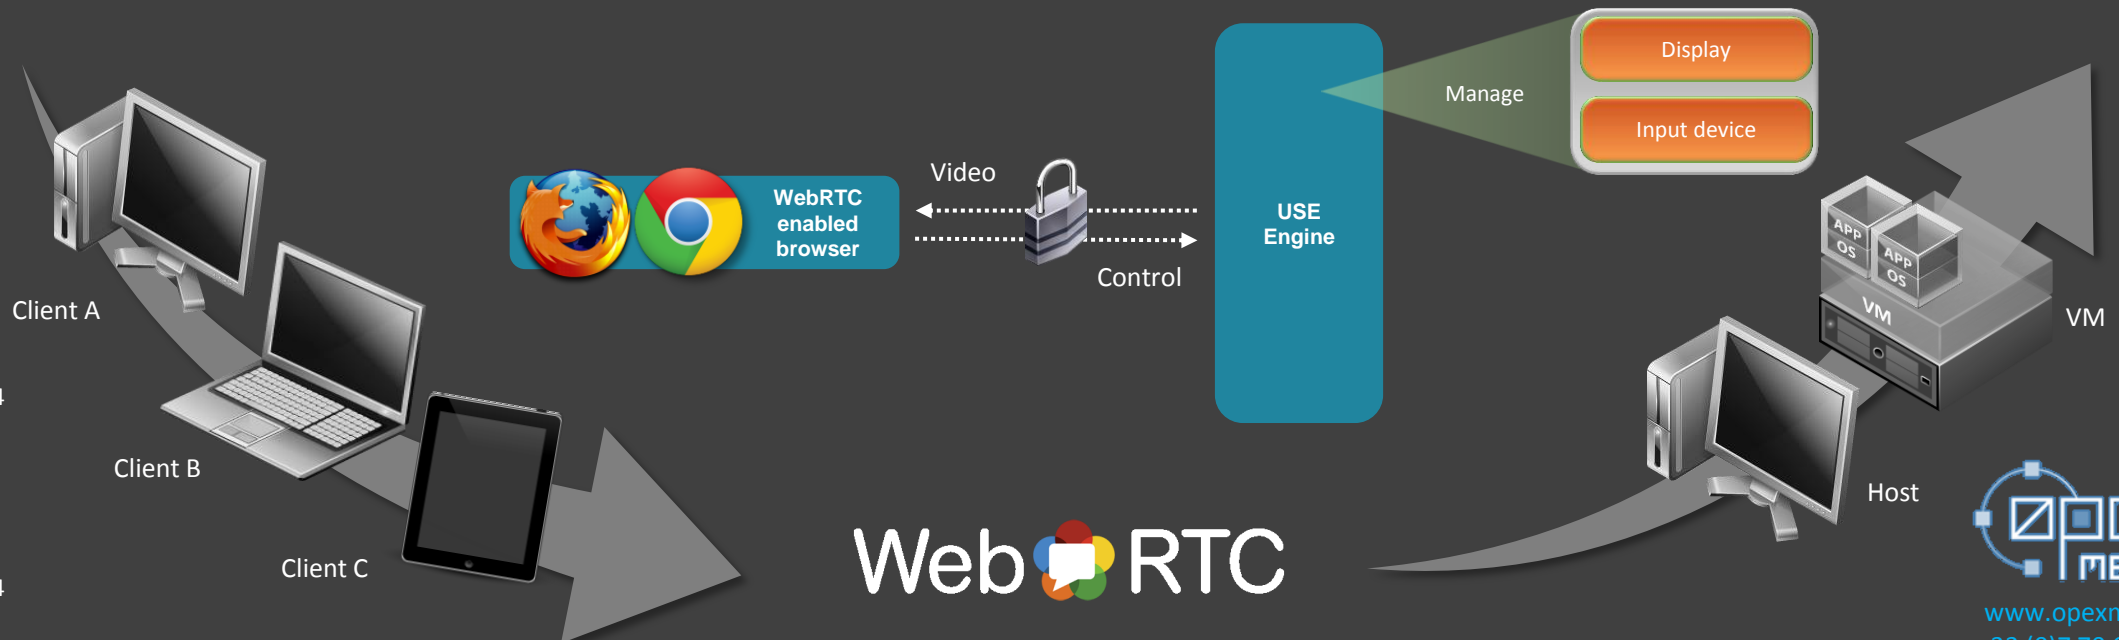

Scientific Contact:

Laurent LUCAS

laurent.lucas@univ-reims.fr

Mobile: +33 (0)6 88 23 81 94

Web RTC

www.opexmedia.fr

+33 (0)7 70 67 72 93