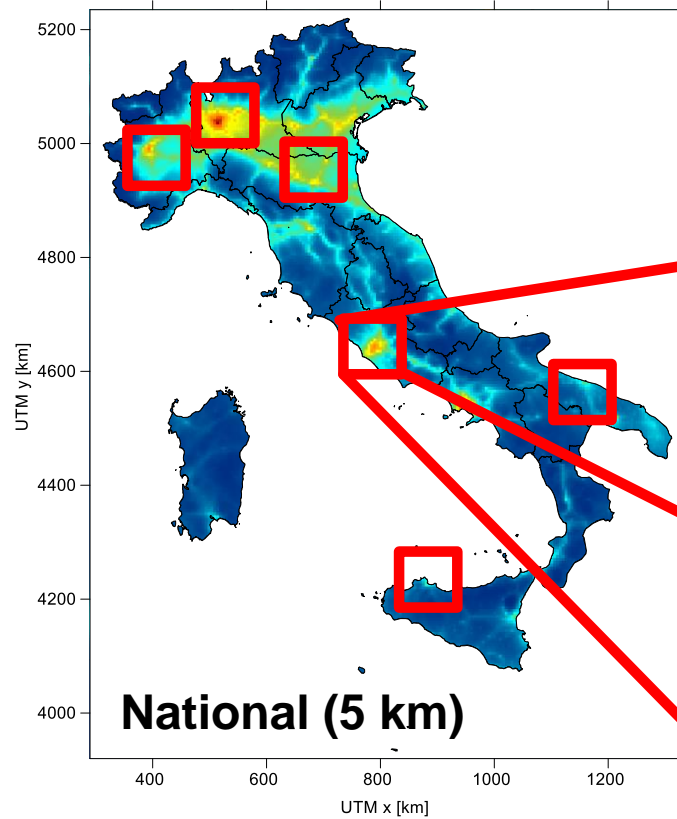

Conceptual design

Risks of environmental exposures on health outcomes (mortality, hospital admissions, morbidity, road accidents, etc.) are estimated at progressively increasing resolution units from **national** to **urban** and **local** scales.