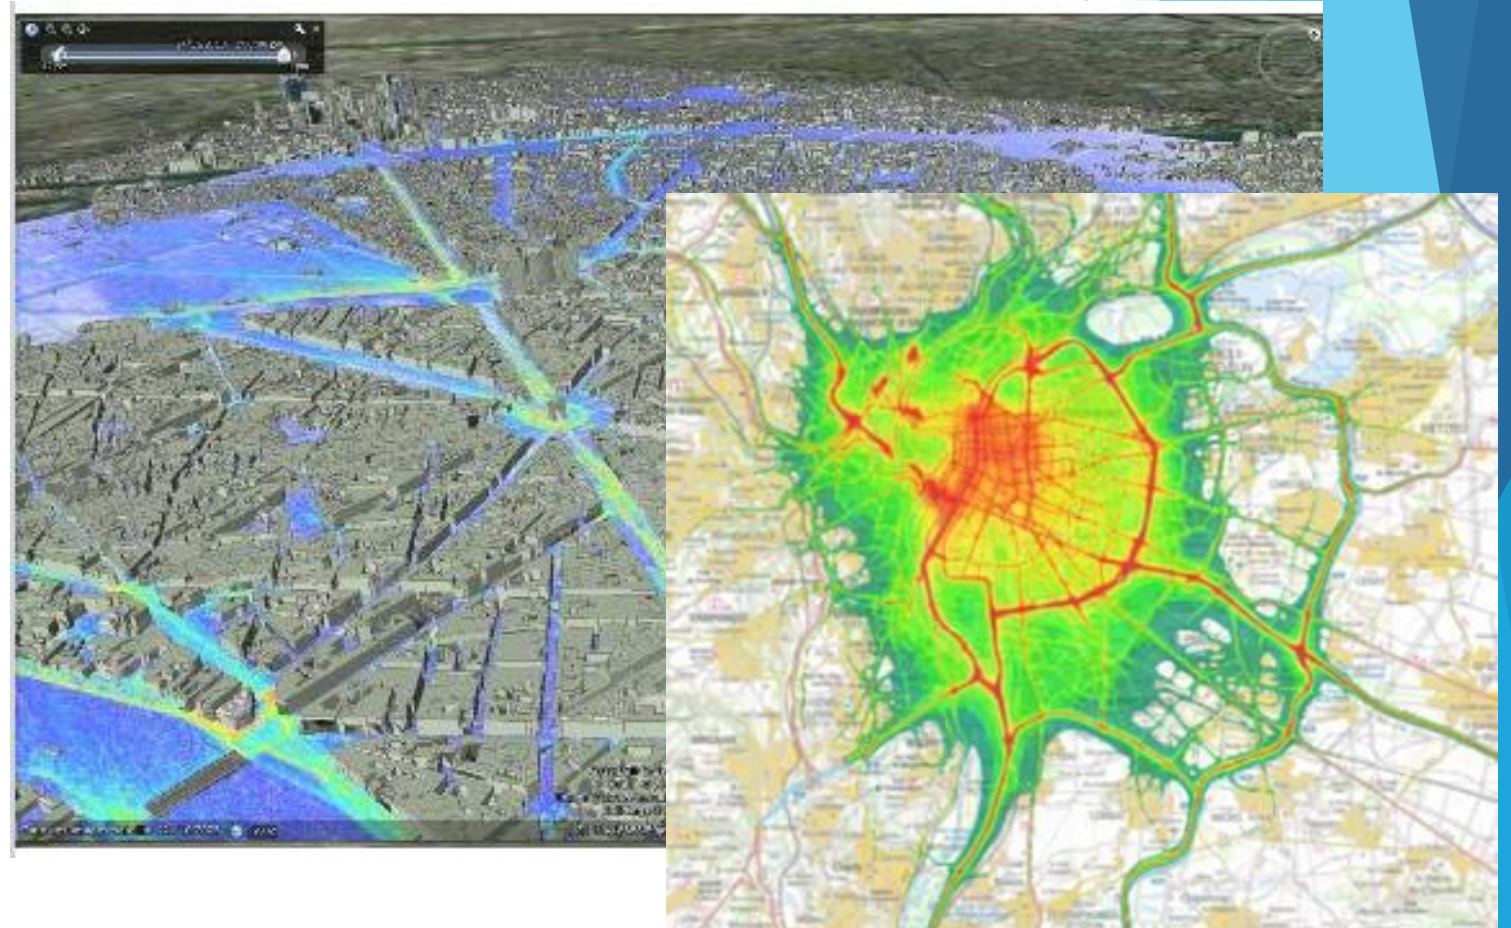

## HIGH RESOLUTION 3D URBAN SIMULATIONS

**FAIRCITY** : a unique solution developed in Paris and Lyons, by ARIA Technologies partnering with local AQ Boards

- From planet to street (3m cells)
- 3D metric resolution for urban areas, real-time
- Independent of specific AQ sensor hardware
- **Analysis, Forecast, Scenarios**
- **Link with Indoor simulations for specific buildings**
- **Data assimilation from fixed and mobile sensors**
- **Ready to integrate mobile data as well as fixed reference AIRPARIF sensors**
- Tested in several cities worldwide  
*Paris, Milano, Torino, Roma, Wuhan, Hong-Kong, Beijing, Rio, Marseilles*