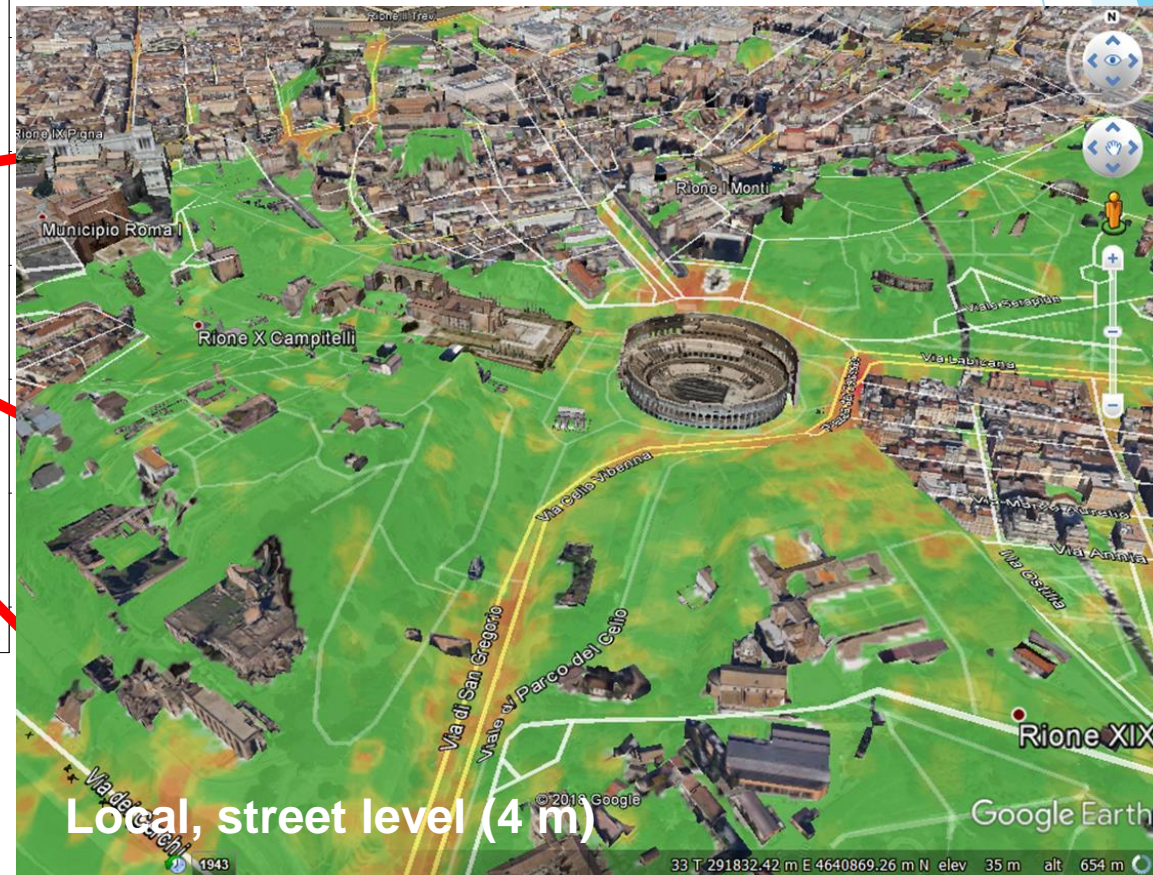

Conceptual design

Risks of environmental exposures on health outcomes (mortality, hospital admissions, morbidity, road accidents, etc.) are estimated at progressively increasing resolution units from **national** to **urban** and **local** scales.